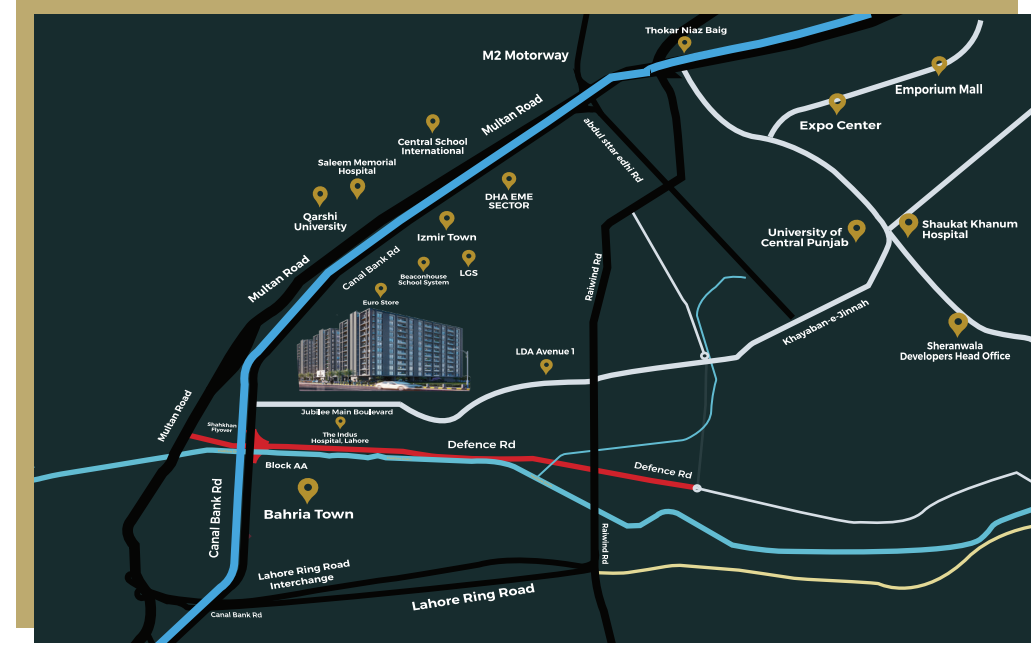

### VICINITY:

- Beaconhouse School System
- Lahore Grammer School (LGS)
- Central School International
- Saleem Memorial Hospital
- Qarshi University
- Indus Hospital
- Euro Store

**SHERANWALA**  
DEVELOPERS